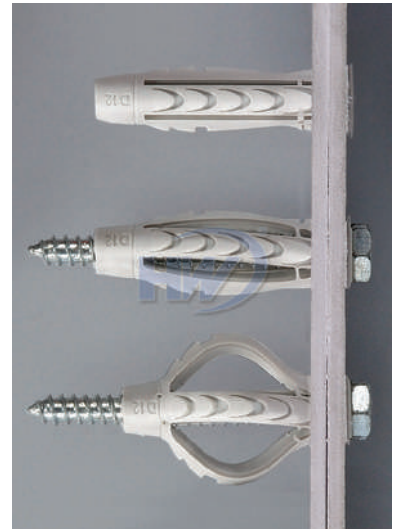

# WALL PLUGS

- 4-way expansion form lock guarantees highest grip
- Anti-rotation lugs prevent the plug rotating in the drill hole
- The special spread-free neck prevents damage of tiles and plaster
- Simple and quick push-through installation reduces installation time
- Material: Polyamide 6, UL94V-2
- Color: Grey, RAL 7035

Anchor

Fastening System  
Fasteners

Part No.	Anchor Length (A) mm (inch)	Drill Hole Ø (D) mm (inch)	Drill Hole Depth (B) mm (inch)	Screw Size (dxC) mm (inch)
WA-D5	25.4 (1.00)	5.8 (0.23)	35.0 (1.38)	ø4.0 x 30~35 (ø0.16x1.18~1.38)
WA-D6	30.0 (1.18)	6.0 (0.24)	40.0 (1.57)	ø4.5 x 35~40 (ø0.18x1.38~1.57)
WA-D8	40.0 (1.57)	8.0 (0.31)	50.0 (1.97)	ø5.0 x 45~50 (ø0.20x1.77~1.97)
WA-D10	50.0 (1.97)	10.0 (0.39)	70.0 (2.76)	ø6.5 x 55~70 (ø0.26x2.17~2.76)
WA-D12	60.0 (2.36)	12.0 (0.47)	80.0 (3.15)	ø7.5 x 65~80 (ø0.30x2.56~3.15)