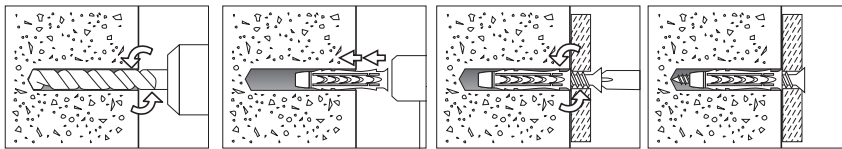

# WALL PLUGS

- 4-way expansion form lock guarantees highest grip
- Anti-rotation lugs prevent the plug rotating in the drill hole
- The special spread-free neck prevents damage of tiles and plaster
- Simple and quick push-through installation reduces installation time
- Material: Polyamide 6, UL94V-2
- Color: Grey, RAL 7035

Anchor

Fastening System  
Fasteners

Part No.	Anchor Length (A) mm (inch)	Drill Hole Ø (D) mm (inch)	Drill Hole Depth (B) mm (inch)	Screw Size (dxC) mm (inch)
WA-D5	25.4 (1.00)	5.8 (0.23)	35.0 (1.38)	ø4.0 x 30~35 (ø0.16x1.18~1.38)
WA-D6	30.0 (1.18)	6.0 (0.24)	40.0 (1.57)	ø4.5 x 35~40 (ø0.18x1.38~1.57)
WA-D8	40.0 (1.57)	8.0 (0.31)	50.0 (1.97)	ø5.0 x 45~50 (ø0.20x1.77~1.97)
WA-D10	50.0 (1.97)	10.0 (0.39)	70.0 (2.76)	ø6.5 x 55~70 (ø0.26x2.17~2.76)
WA-D12	60.0 (2.36)	12.0 (0.47)	80.0 (3.15)	ø7.5 x 65~80 (ø0.30x2.56~3.15)