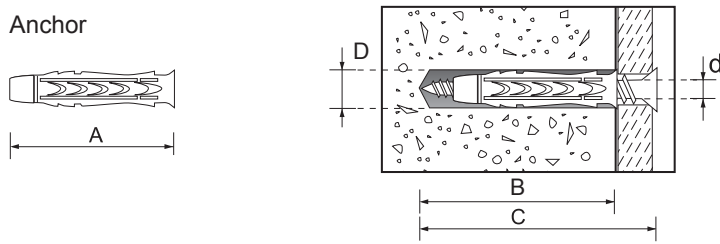

# WALL PLUGS

- 4-way expansion form lock guarantees highest grip
- Anti-rotation lugs prevent the plug rotating in the drill hole
- The special spread-free neck prevents damage of tiles and plaster
- Simple and quick push-through installation reduces installation time
- Material: Polyamide 6, UL94V-2
- Color: Grey, RAL 7035

Anchor

Fastening System  
Fasteners

Part No.	Anchor Length (A) mm (inch)	Drill Hole Ø (D) mm (inch)	Drill Hole Depth (B) mm (inch)	Screw Size (dxC) mm (inch)
WA-D5	25.4 (1.00)	5.8 (0.23)	35.0 (1.38)	ø4.0 x 30~35 (ø0.16x1.18~1.38)
WA-D6	30.0 (1.18)	6.0 (0.24)	40.0 (1.57)	ø4.5 x 35~40 (ø0.18x1.38~1.57)
WA-D8	40.0 (1.57)	8.0 (0.31)	50.0 (1.97)	ø5.0 x 45~50 (ø0.20x1.77~1.97)
WA-D10	50.0 (1.97)	10.0 (0.39)	70.0 (2.76)	ø6.5 x 55~70 (ø0.26x2.17~2.76)
WA-D12	60.0 (2.36)	12.0 (0.47)	80.0 (3.15)	ø7.5 x 65~80 (ø0.30x2.56~3.15)