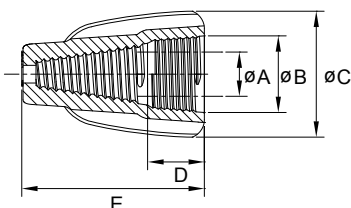

W SERIES WINGED WIRE CONNECTORS

- 5 color-coded models cover a full range of wire sizes from 18 through 8 AWG
- Big wings with molded vertical ribs provide a secure grip for more torque on maximum wire combinations
- Fixed, square-wire spring maintains a strong grip that wire connections will not relax over time
- No pre-twisting required - positive grip design provides fast, easy installation
- Deep skirt helps protect against flash-over and turned-back strands for maximum dielectric protection
- Tough, UL94V-2 flame-retardant shell rated at 105°C (221°F)
- UL Listed to 486C and comply with Federal Specification W-S-610E
- Material: UL approved PP, steel spring

Part No.	Temp Rating	Voltage	Dimension mm (inch)					Suitable Wire AWG	Wire Strip Length mm (inch)	Color
			A	B	C	D	E			
W1	105°C (221°F)	600V	ø6.7 (0.26)	ø10.0 (0.39)	ø19.0 (0.75)	8.7 (0.34)	25.9 (1.02)	18-10	14.0 (0.55)	Yellow
W2	105°C (221°F)	600V	ø7.8 (0.31)	ø11.2 (0.44)	ø19.0 (0.75)	8.6 (0.34)	28.9 (1.14)	18-8	14.0 (0.55)	Tan
W3	105°C (221°F)	600V	ø9.4 (0.37)	ø13.3 (0.52)	ø22.9 (0.90)	9.2 (0.36)	31.9 (1.26)	18-8	12.0 (0.47)	Red
W4	105°C (221°F)	600V	ø10.5 (0.41)	ø14.5 (0.57)	ø25.1 (0.99)	9.6 (0.38)	32.8 (1.29)	18-10	14.0 (0.55)	Grey
W5	105°C (221°F)	600V	ø12.8 (0.50)	ø17.5 (0.69)	ø31.8 (1.25)	12.5 (0.49)	40.2 (1.58)	12-8	20.0 (0.79)	Blue

WINGED GROUNDING WIRE CONNECTORS

- Designed for making ground connections
- Big wings with molded vertical ribs provide a secure grip for more torque on maximum wire combinations
- Fixed, square-wire spring maintains a strong grip that wire connections will not relax over time
- Tough, UL94V-2 flame-retardant shell
- UL Listed to 467 and complies with Federal Specification W-S-610E
- Material: UL approved PP, steel spring

Part No.	Temp Rating	Voltage	Dimension mm (inch)					Suitable Wire AWG	Wire Strip Length mm (inch)	Color
			A	B	C	D	E			
WG	105°C (221°F)	600V	ø9.4 (0.37)	ø12.2 (0.48)	ø19.9 (0.78)	9.1 (0.36)	28.9 (1.14)	14-10	12.0 (0.47)	Green