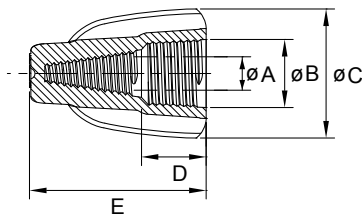

W SERIES WINGED WIRE CONNECTORS

- 5 color-coded models cover a full range of wire sizes from 18 through 8 AWG
- Big wings with molded vertical ribs provide a secure grip for more torque on maximum wire combinations
- Fixed, square-wire spring maintains a strong grip that wire connections will not relax over time
- No pre-twisting required - positive grip design provides fast, easy installation
- Deep skirt helps protect against flash-over and turned-back strands for maximum dielectric protection
- Tough, UL94V-2 flame-retardant shell rated at 105°C (221°F)
- UL Listed to 486C and comply with Federal Specification W-S-610E
- Material: UL approved PP, steel spring

Part No.	Temp Rating	Voltage	Dimension mm (inch)					Suitable Wire AWG	Wire Strip Length mm (inch)	Color
			A	B	C	D	E			
W1	105°C (221°F)	600V	ø6.7 (0.26)	ø10.0 (0.39)	ø19.0 (0.75)	8.7 (0.34)	25.9 (1.02)	18-10	14.0 (0.55)	Yellow
W2	105°C (221°F)	600V	ø7.8 (0.31)	ø11.2 (0.44)	ø19.0 (0.75)	8.6 (0.34)	28.9 (1.14)	18-8	14.0 (0.55)	Tan
W3	105°C (221°F)	600V	ø9.4 (0.37)	ø13.3 (0.52)	ø22.9 (0.90)	9.2 (0.36)	31.9 (1.26)	18-8	12.0 (0.47)	Red
W4	105°C (221°F)	600V	ø10.5 (0.41)	ø14.5 (0.57)	ø25.1 (0.99)	9.6 (0.38)	32.8 (1.29)	18-10	14.0 (0.55)	Grey
W5	105°C (221°F)	600V	ø12.8 (0.50)	ø17.5 (0.69)	ø31.8 (1.25)	12.5 (0.49)	40.2 (1.58)	12-8	20.0 (0.79)	Blue

WINGED GROUNDING WIRE CONNECTORS

- Designed for making ground connections
- Big wings with molded vertical ribs provide a secure grip for more torque on maximum wire combinations
- Fixed, square-wire spring maintains a strong grip that wire connections will not relax over time
- Tough, UL94V-2 flame-retardant shell
- UL Listed to 467 and complies with Federal Specification W-S-610E
- Material: UL approved PP, steel spring

Part No.	Temp Rating	Voltage	Dimension mm (inch)					Suitable Wire AWG	Wire Strip Length mm (inch)	Color
			A	B	C	D	E			
WG	105°C (221°F)	600V	ø9.4 (0.37)	ø12.2 (0.48)	ø19.9 (0.78)	9.1 (0.36)	28.9 (1.14)	14-10	12.0 (0.47)	Green