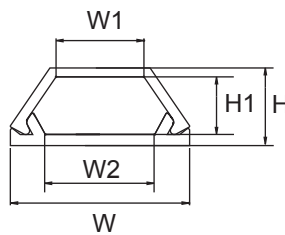

ROUND TYPE WIRING DUCTS

- Backed with high quality double sided tape for permanent fixture
- Good for floor wiring to facilitate trolley pass and to avoid tripping, especially in public places, like shopping malls, hospitals, and stations
- Material: PVC
- Length: 1M
- Color: All colors are available

Part No.	W mm (inch)	W1 mm (inch)	H mm (inch)	H1 mm (inch)
GRD-20	20.0 (0.79)	8.0 (0.31)	6.0 (0.24)	4.0 (0.16)
GRD-30	30.0 (1.18)	11.0 (0.43)	8.0 (0.31)	6.0 (0.24)
GRD-40	39.0 (1.54)	16.0 (0.63)	10.0 (0.39)	8.0 (0.31)
GRD-50	49.0 (1.93)	24.0 (0.94)	12.0 (0.47)	9.0 (0.35)
GRD-60	58.0 (2.28)	30.0 (1.18)	12.0 (0.47)	9.0 (0.35)
GRD-70	68.0 (2.68)	39.0 (1.54)	14.0 (0.55)	11.0 (0.43)
GRD-90	90.0 (3.54)	45.0 (1.77)	19.0 (0.75)	15.0 (0.59)
GRD-120	120.0 (4.72)	70.0 (2.76)	25.0 (0.98)	21.0 (0.83)

Part No.	W mm (inch)	W1 mm (inch)	W2 mm (inch)	H mm (inch)	H1 mm (inch)	Wire to be Contained
GD-1	15.5 (0.61)	10.0 (0.39)	9.0 (0.35)	7.7 (0.30)	5.0 (0.20)	1 PCS
GD-2	20.0 (0.79)	13.0 (0.51)	11.0 (0.43)	9.5 (0.37)	7.0 (0.28)	2-3 PCS
GD-3	22.3 (0.88)	12.0 (0.47)	14.0 (0.55)	12.9 (0.51)	10.0 (0.39)	3-4 PCS
GD-4	26.2 (1.03)	13.0 (0.51)	17.0 (0.67)	14.7 (0.58)	12.0 (0.47)	4-7 PCS
GD-5	28.0 (1.10)	13.0 (0.51)	19.0 (0.75)	19.4 (0.76)	17.0 (0.67)	7-9 PCS
GD-6	30.2 (1.19)	15.0 (0.59)	21.0 (0.83)	19.7 (0.78)	17.0 (0.67)	10-15 PCS
GD-8	50.0 (1.97)	28.0 (1.10)	35.0 (1.38)	19.5 (0.77)	17.0 (0.67)	30-40 PCS
GD-9	12.4 (0.49)	7.0 (0.28)	6.0 (0.24)	7.3 (0.29)	5.0 (0.20)	1 PCS
GD-10	15.2 (0.60)	8.0 (0.31)	8.0 (0.31)	10.1 (0.40)	8.0 (0.31)	2 PCS
GD-11	25.2 (0.99)	12.0 (0.47)	17.0 (0.67)	12.3 (0.48)	9.6 (0.38)	4-7 PCS
GD-12	25.2 (0.99)	10.0 (0.39)	17.0 (0.67)	16.1 (0.63)	13.6 (0.54)	7-9 PCS