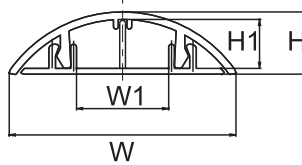

ROUND TYPE WIRING DUCTS

- Backed with high quality double sided tape for permanent fixture
- Good for floor wiring to facilitate trolley pass and to avoid tripping, especially in public places, like shopping malls, hospitals, and stations
- Material: PVC
- Length: 1M
- Color: All colors are available

Part No.	W mm (inch)	W1 mm (inch)	H mm (inch)	H1 mm (inch)
GRD-20	20.0 (0.79)	8.0 (0.31)	6.0 (0.24)	4.0 (0.16)
GRD-30	30.0 (1.18)	11.0 (0.43)	8.0 (0.31)	6.0 (0.24)
GRD-40	39.0 (1.54)	16.0 (0.63)	10.0 (0.39)	8.0 (0.31)
GRD-50	49.0 (1.93)	24.0 (0.94)	12.0 (0.47)	9.0 (0.35)
GRD-60	58.0 (2.28)	30.0 (1.18)	12.0 (0.47)	9.0 (0.35)
GRD-70	68.0 (2.68)	39.0 (1.54)	14.0 (0.55)	11.0 (0.43)
GRD-90	90.0 (3.54)	45.0 (1.77)	19.0 (0.75)	15.0 (0.59)
GRD-120	120.0 (4.72)	70.0 (2.76)	25.0 (0.98)	21.0 (0.83)