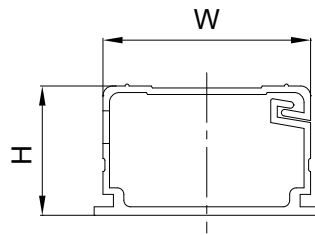

# ONE PIECE RACEWAY

- One-piece duct and cover design provides quicker and more convenient routing
- To be applied with various special fittings, hiding wiring and cables routing in business space, office, and home, ideal for internal decoration and routing safety
- Design with adhesive backing, provides easy and faster installation
- The raceway is made from RoHS compliant PVC, offers excellent insulation as well as non-toxic for indoor use
- Flame retardant material be applied, conforms to UL94V-0 class, high temperature resistant up to 50°C
- Paintable surface perfectly matches with internal decoration
- Unique self-locking latch design ensures closure tightly without height difference
- Precise forming hinge endures 600,000 times of opening without cracking
- Material: PVC
- Color: White, ivory

Part No.	W mm (inch)	H mm (inch)	Wiring Volume	Length M (ft.)
GU-2015	20.0 (0.79)	15.0 (0.59)	CAT 5e *6	1.8 (6.0)
			CAT 6 *4	
			CAT 6A FTP *2	
			25-Pair *1	
			6 Fiber *4	
			1 Fiber *16	
			Coax *3	
GU-3520	35.0 (1.38)	20.0 (0.79)	CAT 5e *15	1.8 (6.0)
			CAT 6 *10	
			CAT 6A FTP *6	
			25-Pair *4	
			6 Fiber *9	
			1 Fiber *39	
			Coax *7	
GU-4525	45.0 (1.77)	25.0 (0.98)	CAT 5e *29	1.8 (6.0)
			CAT 6 *19	
			CAT 6A FTP *11	
			25-Pair *7	
			6 Fiber *17	
			1 Fiber *72	
			Coax *14	