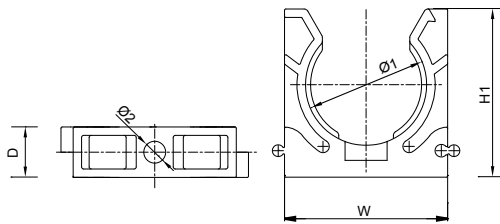

CONDUIT MOUNTING BRACKETS

- Apply for fixing the conduits. With screw on the bottom to fix on wall or ceil
- Applicable for joint together for multiple conduits
- U type is easy to clip and unfasten
- The cap design can secure the fixed of conduits
- Material: Polyamide 6,6, UL94V-2
- Color: Black

U Type

Capped Type

Part No.		Nominal Dimension		Suitable Conduits	W mm (inch)	H mm (inch)	H1 mm (inch)	D mm (inch)	Ø 1 mm (inch)	Ø 2 mm (inch)	Mounting Screw
U Type	Capped	mm	inch								
XFN-07	XFW-07	6.4	1/4"	NFC-07	19.5 (0.77)	40.9 (1.61)	20.6 (0.81)	10.0 (0.39)	Ø10.1 (0.40)	Ø4.5 (0.18)	M4 x15-30
XFN-10	XFW-10	7.9	5/16"	NFC-10	22.5 (0.89)	46.8 (1.84)	23.5 (0.93)	10.0 (0.39)	Ø13.2 (0.52)	Ø4.5 (0.18)	M4 x15-30
XFN-12	XFW-12	9.5	3/8"	NFC-12	25.4 (1.00)	52.4 (2.06)	26.2 (1.03)	10.0 (0.39)	Ø16.0 (0.63)	Ø4.5 (0.18)	M4 x15-30
XFN-17	XFW-17	12.7	1/2"	NFC-17	31.0 (1.22)	63.0 (2.48)	31.0 (1.22)	10.0 (0.39)	Ø21.5 (0.85)	Ø4.5 (0.18)	M4 x15-30
XFN-23	XFW-23	19.1	3/4"	NFC-23	38.8 (1.53)	79.8 (3.14)	40.0 (1.57)	12.0 (0.47)	Ø28.8 (1.13)	Ø5.5 (0.22)	M5 x15-30
XFN-28	XFW-28	25.4	1"	NFC-28	47.0 (1.85)	94.6 (3.72)	46.2 (1.82)	12.0 (0.47)	Ø34.8 (1.37)	Ø5.5 (0.22)	M5 x15-30
XFN-36	XFW-36	31.8	1-1/4"	NFC-36	55.8 (2.20)	113.3 (4.46)	56.0 (2.20)	16.0 (0.63)	Ø42.8 (1.69)	Ø6.2 (0.24)	M6 x15-30
XFN-48	XFW-48	50.8	2"	NFC-48	70.0 (2.76)	140.1 (5.52)	68.2 (2.69)	20.0 (0.79)	Ø54.8 (2.16)	Ø6.5 (0.26)	M6 x15-30