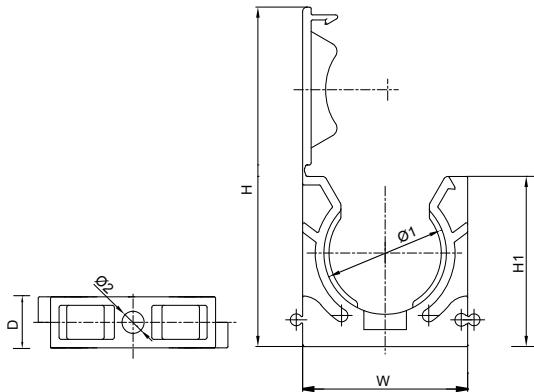

CONDUIT MOUNTING BRACKETS

- Apply for fixing the conduits. With screw on the bottom to fix on wall or ceil
- Applicable for joint together for multiple conduits
- U type is easy to clip and unfasten
- The cap design can secure the fixed of conduits
- Material: Polyamide 6,6, UL94V-2
- Color: Black

U Type

Capped Type

Part No.		Nominal Dimension		Suitable Conduits	W mm (inch)	H mm (inch)	H1 mm (inch)	D mm (inch)	Ø 1 mm (inch)	Ø 2 mm (inch)	Mounting Screw
U Type	Capped	mm	inch								
XFN-07	XFW-07	6.4	1/4"	NFC-07	19.5 (0.77)	40.9 (1.61)	20.6 (0.81)	10.0 (0.39)	Ø10.1 (0.40)	Ø4.5 (0.18)	M4 x15-30
XFN-10	XFW-10	7.9	5/16"	NFC-10	22.5 (0.89)	46.8 (1.84)	23.5 (0.93)	10.0 (0.39)	Ø13.2 (0.52)	Ø4.5 (0.18)	M4 x15-30
XFN-12	XFW-12	9.5	3/8"	NFC-12	25.4 (1.00)	52.4 (2.06)	26.2 (1.03)	10.0 (0.39)	Ø16.0 (0.63)	Ø4.5 (0.18)	M4 x15-30
XFN-17	XFW-17	12.7	1/2"	NFC-17	31.0 (1.22)	63.0 (2.48)	31.0 (1.22)	10.0 (0.39)	Ø21.5 (0.85)	Ø4.5 (0.18)	M4 x15-30
XFN-23	XFW-23	19.1	3/4"	NFC-23	38.8 (1.53)	79.8 (3.14)	40.0 (1.57)	12.0 (0.47)	Ø28.8 (1.13)	Ø5.5 (0.22)	M5 x15-30
XFN-28	XFW-28	25.4	1"	NFC-28	47.0 (1.85)	94.6 (3.72)	46.2 (1.82)	12.0 (0.47)	Ø34.8 (1.37)	Ø5.5 (0.22)	M5 x15-30
XFN-36	XFW-36	31.8	1-1/4"	NFC-36	55.8 (2.20)	113.3 (4.46)	56.0 (2.20)	16.0 (0.63)	Ø42.8 (1.69)	Ø6.2 (0.24)	M6 x15-30
XFN-48	XFW-48	50.8	2"	NFC-48	70.0 (2.76)	140.1 (5.52)	68.2 (2.69)	20.0 (0.79)	Ø54.8 (2.16)	Ø6.5 (0.26)	M6 x15-30