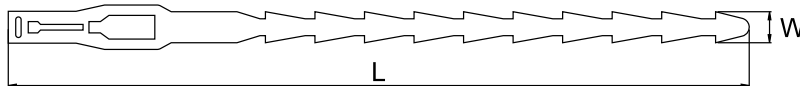

PE TIES

- Application in garden, easy to install
- Releasable and reusable
- Material: PE
- Color: All colors are available

Part No.	Length (L) mm (inch)	Width (W) mm (inch)	Max.Bundle ø mm (inch)
AST-115	113 (4.45)	4.5 (0.18)	28 (1.10)
AST-173	167 (6.57)	5.2 (0.20)	45 (1.77)

AIR CONDITIONER TUBE TIES

- Special design for fixing air condition tube or water pipe
- Fix on the wall with screw or nail before fastening the pipe
- Material: PE
- Color: All colors are available

Part No.	Length (L) mm (inch)	Width (W) mm (inch)	Max.Bundle ø mm (inch)	Min. Loop Tensile Strength			Mounting Hole ø mm (inch)
				N	kgf	lbf	
BT-250	235 (9.25)	20.0 (0.78)	70 (2.76)	196	20.0	44	4.5 (0.18)
BT-290	275 (10.82)	20.0 (0.78)	80 (3.15)	196	20.0	44	4.5 (0.18)