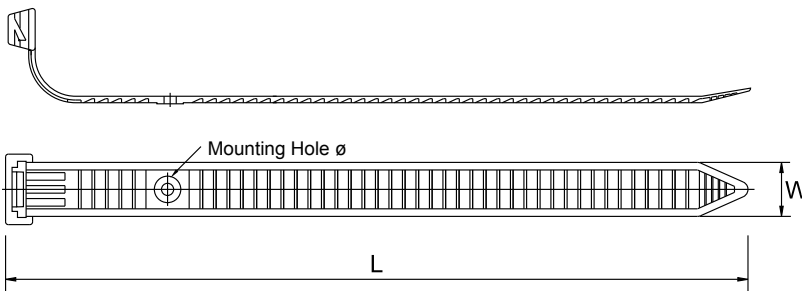

PE TIES

- Application in garden, easy to install
- Releasable and reusable
- Material: PE
- Color: All colors are available

Part No.	Length (L) mm (inch)	Width (W) mm (inch)	Max.Bundle ø mm (inch)
AST-115	113 (4.45)	4.5 (0.18)	28 (1.10)
AST-173	167 (6.57)	5.2 (0.20)	45 (1.77)

AIR CONDITIONER TUBE TIES

- Special design for fixing air condition tube or water pipe
- Fix on the wall with screw or nail before fastening the pipe
- Material: PE
- Color: All colors are available

Part No.	Length (L) mm (inch)	Width (W) mm (inch)	Max.Bundle ø mm (inch)	Min. Loop Tensile Strength			Mounting Hole ø mm (inch)
				N	kgf	lbf	
BT-250	235 (9.25)	20.0 (0.78)	70 (2.76)	196	20.0	44	4.5 (0.18)
BT-290	275 (10.82)	20.0 (0.78)	80 (3.15)	196	20.0	44	4.5 (0.18)