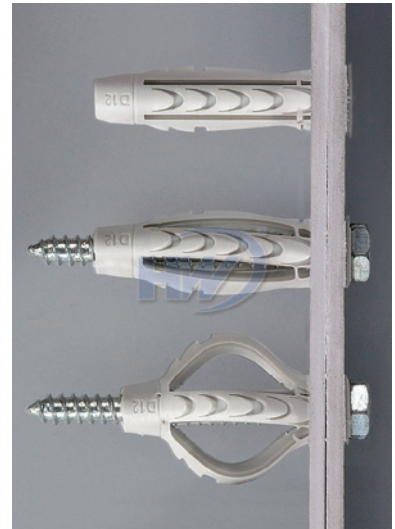

WALL PLUGS

- 4-way expansion form lock guarantees highest grip
- Anti-rotation lugs prevent the plug rotating in the drill hole
- The special spread-free neck prevents damage of tiles and plaster
- Simple and quick push-through installation reduces installation time
- Material: Polyamide 6, UL94V-2
- Color: Grey, RAL 7035

Anchor

Fastening System
Fasteners

Part No.	Anchor Length (A) mm (inch)	Drill Hole Ø (D) mm (inch)	Drill Hole Depth (B) mm (inch)	Screw Size (dxC) mm (inch)
WA-D5	25.0 (0.98)	5.0 (0.20)	35.0 (1.38)	ø4.0 x 30~35 (ø0.16x1.18~1.38)
WA-D6	30.0 (1.18)	6.0 (0.24)	40.0 (1.57)	ø4.5 x 35~40 (ø0.18x1.38~1.57)
WA-D8	40.0 (1.57)	8.0 (0.31)	50.0 (1.97)	ø5.0 x 45~50 (ø0.20x1.77~1.97)
WA-D10	50.0 (1.97)	10.0 (0.39)	70.0 (2.76)	ø6.5 x 55~70 (ø0.26x2.17~2.76)
WA-D12	60.0 (2.36)	12.0 (0.47)	80.0 (3.15)	ø7.5 x 65~80 (ø0.30x2.56~3.15)