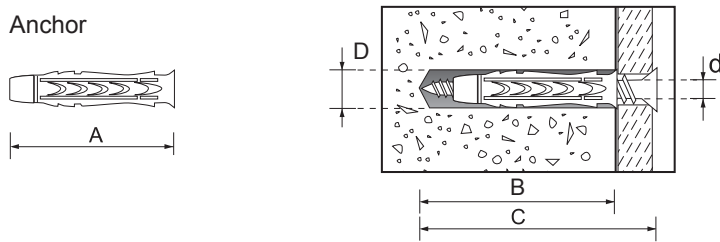

WALL PLUGS

- 4-way expansion form lock guarantees highest grip
- Anti-rotation lugs prevent the plug rotating in the drill hole
- The special spread-free neck prevents damage of tiles and plaster
- Simple and quick push-through installation reduces installation time
- Material: Polyamide 6, UL94V-2
- Color: Grey, RAL 7035

Anchor

Fastening System
Fasteners

Part No.	Anchor Length (A) mm (inch)	Drill Hole Ø (D) mm (inch)	Drill Hole Depth (B) mm (inch)	Screw Size (dxC) mm (inch)
WA-D5	25.0 (0.98)	5.0 (0.20)	35.0 (1.38)	ø4.0 x 30~35 (ø0.16x1.18~1.38)
WA-D6	30.0 (1.18)	6.0 (0.24)	40.0 (1.57)	ø4.5 x 35~40 (ø0.18x1.38~1.57)
WA-D8	40.0 (1.57)	8.0 (0.31)	50.0 (1.97)	ø5.0 x 45~50 (ø0.20x1.77~1.97)
WA-D10	50.0 (1.97)	10.0 (0.39)	70.0 (2.76)	ø6.5 x 55~70 (ø0.26x2.17~2.76)
WA-D12	60.0 (2.36)	12.0 (0.47)	80.0 (3.15)	ø7.5 x 65~80 (ø0.30x2.56~3.15)