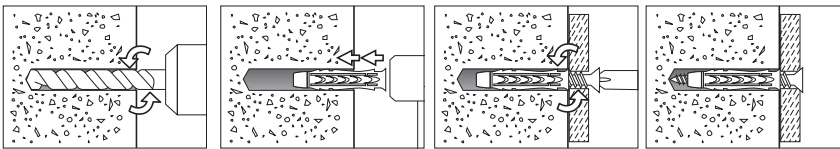

WALL PLUGS

- 4-way expansion form lock guarantees highest grip
- Anti-rotation lugs prevent the plug rotating in the drill hole
- The special spread-free neck prevents damage of tiles and plaster
- Simple and quick push-through installation reduces installation time
- Material: Polyamide 6, UL94V-2
- Color: Grey, RAL 7035

Anchor

Fastening System
Fasteners

Part No.	Anchor Length (A) mm (inch)	Drill Hole Ø (D) mm (inch)	Drill Hole Depth (B) mm (inch)	Screw Size (dxC) mm (inch)
WA-D5	25.0 (0.98)	5.0 (0.20)	35.0 (1.38)	ø4.0 x 30~35 (ø0.16x1.18~1.38)
WA-D6	30.0 (1.18)	6.0 (0.24)	40.0 (1.57)	ø4.5 x 35~40 (ø0.18x1.38~1.57)
WA-D8	40.0 (1.57)	8.0 (0.31)	50.0 (1.97)	ø5.0 x 45~50 (ø0.20x1.77~1.97)
WA-D10	50.0 (1.97)	10.0 (0.39)	70.0 (2.76)	ø6.5 x 55~70 (ø0.26x2.17~2.76)
WA-D12	60.0 (2.36)	12.0 (0.47)	80.0 (3.15)	ø7.5 x 65~80 (ø0.30x2.56~3.15)