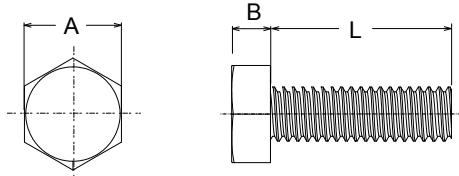

HEX HEAD SCREWS

- Provide excellent chemical resistance
- Great resistant to wear, high strength with light weight
- Material: Polyamide 6,6, UL94HB
- Color: Natural

Part No.	Thread	A mm (inch)	B mm (inch)	L mm (inch)
NS-M3-6H	M3	5.5 (0.22)	2.0 (0.08)	6.0 (0.24)
NS-M3-8H		5.5 (0.22)	2.0 (0.08)	8.0 (0.31)
NS-M3-10H		5.5 (0.22)	2.0 (0.08)	10.0 (0.39)
NS-M3-12H		5.5 (0.22)	2.0 (0.08)	12.0 (0.47)
NS-M3-16H		5.5 (0.22)	2.0 (0.08)	16.0 (0.63)
NS-M3-20H		5.5 (0.22)	2.0 (0.08)	20.0 (0.79)
NS-M4-6H	M4	7.0 (0.28)	2.8 (0.11)	6.0 (0.24)
NS-M4-8H		7.0 (0.28)	2.8 (0.11)	8.0 (0.31)
NS-M4-10H		7.0 (0.28)	2.8 (0.11)	10.0 (0.39)
NS-M4-12H		7.0 (0.28)	2.8 (0.11)	12.0 (0.47)
NS-M4-16H		7.0 (0.28)	2.8 (0.11)	16.0 (0.63)
NS-M4-20H		7.0 (0.28)	2.8 (0.11)	20.0 (0.79)
NS-M5-6H	M5	8.0 (0.31)	3.5 (0.14)	6.0 (0.24)
NS-M5-8H		8.0 (0.31)	3.5 (0.14)	8.0 (0.31)
NS-M5-10H		8.0 (0.31)	3.5 (0.14)	10.0 (0.39)
NS-M5-12H		8.0 (0.31)	3.5 (0.14)	12.0 (0.47)
NS-M5-16H		8.0 (0.31)	3.5 (0.14)	16.0 (0.63)
NS-M5-20H		8.0 (0.31)	3.5 (0.14)	20.0 (0.79)
NS-M6-10H	M6	10.0 (0.39)	4.0 (0.16)	10.0 (0.39)
NS-M6-12H		10.0 (0.39)	4.0 (0.16)	12.0 (0.47)
NS-M6-16H		10.0 (0.39)	4.0 (0.16)	16.0 (0.63)
NS-M6-20H		10.0 (0.39)	4.0 (0.16)	20.0 (0.79)
NS-M8-10H	M8	13.0 (0.51)	5.3 (0.21)	10.0 (0.39)
NS-M8-12H	M8	13.0 (0.51)	5.3 (0.21)	12.0 (0.47)
NS-M8-16H		13.0 (0.51)	5.3 (0.21)	16.0 (0.63)
NS-M8-20H		13.0 (0.51)	5.3 (0.21)	20.0 (0.79)
NS-M10-16H	M10	16.0 (0.63)	6.4 (0.25)	16.0 (0.63)
NS-M10-20H		16.0 (0.63)	6.4 (0.25)	20.0 (0.79)
NS-M10-30H		16.0 (0.63)	6.4 (0.25)	30.0 (1.18)
NS-M10-40H		16.0 (0.63)	6.4 (0.25)	40.0 (1.57)
NS-M12-16H	M12	18.0 (0.71)	7.5 (0.30)	16.0 (0.63)
NS-M12-20H		18.0 (0.71)	7.5 (0.30)	20.0 (0.79)
NS-M12-30H		18.0 (0.71)	7.5 (0.30)	30.0 (1.18)
NS-M12-40H		18.0 (0.71)	7.5 (0.30)	40.0 (1.57)
NS-M14-20H	M14	21.0 (0.83)	8.8 (0.35)	20.0 (0.79)
NS-M14-30H		21.0 (0.83)	8.8 (0.35)	30.0 (1.18)
NS-M14-40H		21.0 (0.83)	8.8 (0.35)	40.0 (1.57)
NS-M16-40H	M16	24.0 (0.94)	10.0 (0.39)	40.0 (1.57)
NS-M16-50H		24.0 (0.94)	10.0 (0.39)	50.0 (1.97)
NS-M16-60H		24.0 (0.94)	10.0 (0.39)	60.0 (2.36)
NS-M18-40H	M18	27.0 (1.06)	11.5 (0.45)	40.0 (1.57)
NS-M18-50H		27.0 (1.06)	11.5 (0.45)	50.0 (1.97)
NS-M18-60H		27.0 (1.06)	11.5 (0.45)	60.0 (2.36)
NS-M20-40H	M20	30.0 (1.18)	12.5 (0.49)	40.0 (1.57)
NS-M20-50H		30.0 (1.18)	12.5 (0.49)	50.0 (1.97)
NS-M20-60H		30.0 (1.18)	12.5 (0.49)	60.0 (2.36)