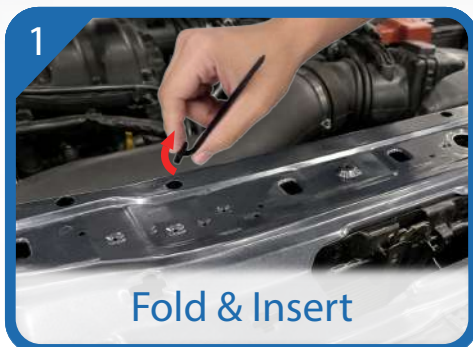

HUA WEI INDUSTRIAL CO., LTD.

No.1, Gongyequ 26th Rd., Nantun Dist., Taichung City 408, Taiwan
TEL: +886-4-23597777 FAX: +886-4-23596705-6
Email: service@hwlok.com http://www.hwlok.com