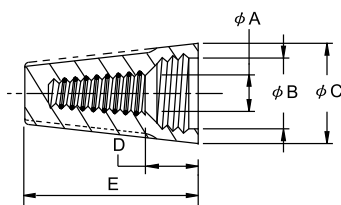

E SERIES WIRE CONNECTORS

- Five color-coded models cover a full range of wire sizes from 22-10 AWG
- Fixed, square-wire spring maintains a strong grip that wire connections will not relax over time
- No pre-twisting required - positive grip design provides fast, easy installation
- Deep, wide skirt helps protect against flash-over and turned-back strands for maximum dielectric protection
- Tough, UL94V-2 flame-retardant shell rated at 105°C (221°F)
- UL Listed to 486C and comply with Federal Specification W-S-610E
- Material: UL approved PP, steel spring

Part No.	Temp Rating	Voltage	Dimension mm (inch)					Suitable Wire AWG	Wire Strip Length mm (inch)	Color
			A	B	C	D	E			
E1	105°C (221°F)	300V	ø5.0 (0.20)	ø6.0 (0.24)	ø8.5 (0.33)	3.5 (0.14)	14.7 (0.58)	22-18	9.0 (0.35)	Grey
E2	105°C (221°F)	300V	ø6.0 (0.24)	ø7.5 (0.30)	ø10.1 (0.40)	6.5 (0.26)	17.5 (0.69)	22-14	12.0 (0.47)	Blue
E3	105°C (221°F)	600V	ø6.2 (0.24)	ø8.2 (0.32)	ø11.2 (0.44)	8.0 (0.31)	21.4 (0.84)	22-14	12.5 (0.49)	Orange
E4	105°C (221°F)	600V	ø8.7 (0.34)	ø10.5 (0.41)	ø13.7 (0.54)	7.5 (0.30)	23.6 (0.93)	18-10	13.0 (0.51)	Yellow
E6	105°C (221°F)	600V	ø9.3 (0.37)	ø13.2 (0.52)	ø16.0 (0.63)	10.1 (0.40)	26.0 (1.02)	22-10	14.0 (0.55)	Red

Part No.	Temp Rating	Voltage	Dimension mm (inch)					Suitable Wire AWG	Wire Strip Length mm (inch)	Color
			A	B	C	D	E			
E1B	180°C (356°F)	300V	ø5.0 (0.20)	ø6.0 (0.24)	ø8.5 (0.33)	3.5 (0.14)	14.7 (0.58)	22-18	9.0 (0.35)	Black
E2B	180°C (356°F)	300V	ø6.0 (0.24)	ø7.5 (0.30)	ø10.1 (0.40)	6.5 (0.26)	17.5 (0.69)	22-14	12.0 (0.47)	Black
E3B	180°C (356°F)	600V	ø6.2 (0.24)	ø8.2 (0.32)	ø11.2 (0.44)	8.0 (0.31)	21.4 (0.84)	22-14	12.5 (0.49)	Black
E4B	180°C (356°F)	600V	ø8.7 (0.34)	ø10.5 (0.41)	ø13.7 (0.54)	7.5 (0.30)	23.6 (0.93)	18-10	13.0 (0.51)	Black