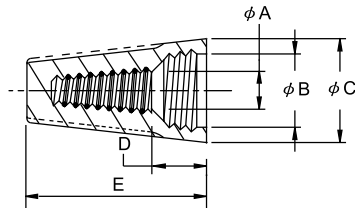

E SERIES WIRE CONNECTORS

- Five color-coded models cover a full range of wire sizes from 22-10 AWG
- Fixed, square-wire spring maintains a strong grip that wire connections will not relax over time
- No pre-twisting required - positive grip design provides fast, easy installation
- Deep, wide skirt helps protect against flash-over and turned-back strands for maximum dielectric protection
- Tough, UL94V-2 flame-retardant shell rated at 105°C (221°F)
- UL Listed to 486C and comply with Federal Specification W-S-610E
- Material: UL approved PP, steel spring

Part No.	Temp Rating	Voltage	Dimension mm (inch)					Suitable Wire AWG	Wire Strip Length mm (inch)	Color
			A	B	C	D	E			
E1	105°C (221°F)	300V	ø5.0 (0.20)	ø6.0 (0.24)	ø8.5 (0.33)	3.5 (0.14)	14.7 (0.58)	22-18	9.0 (0.35)	Grey
E2	105°C (221°F)	300V	ø6.0 (0.24)	ø7.5 (0.30)	ø10.1 (0.40)	6.5 (0.26)	17.5 (0.69)	22-14	12.0 (0.47)	Blue
E3	105°C (221°F)	600V	ø6.2 (0.24)	ø8.2 (0.32)	ø11.2 (0.44)	8.0 (0.31)	21.4 (0.84)	22-14	12.5 (0.49)	Orange
E4	105°C (221°F)	600V	ø8.7 (0.34)	ø10.5 (0.41)	ø13.7 (0.54)	7.5 (0.30)	23.6 (0.93)	18-10	13.0 (0.51)	Yellow
E6	105°C (221°F)	600V	ø9.3 (0.37)	ø13.2 (0.52)	ø16.0 (0.63)	10.1 (0.40)	26.0 (1.02)	22-10	14.0 (0.55)	Red

Part No.	Temp Rating	Voltage	Dimension mm (inch)					Suitable Wire AWG	Wire Strip Length mm (inch)	Color
			A	B	C	D	E			
E1B	180°C (356°F)	300V	ø5.0 (0.20)	ø6.0 (0.24)	ø8.5 (0.33)	3.5 (0.14)	14.7 (0.58)	22-18	9.0 (0.35)	Black
E2B	180°C (356°F)	300V	ø6.0 (0.24)	ø7.5 (0.30)	ø10.1 (0.40)	6.5 (0.26)	17.5 (0.69)	22-14	12.0 (0.47)	Black
E3B	180°C (356°F)	600V	ø6.2 (0.24)	ø8.2 (0.32)	ø11.2 (0.44)	8.0 (0.31)	21.4 (0.84)	22-14	12.5 (0.49)	Black
E4B	180°C (356°F)	600V	ø8.7 (0.34)	ø10.5 (0.41)	ø13.7 (0.54)	7.5 (0.30)	23.6 (0.93)	18-10	13.0 (0.51)	Black