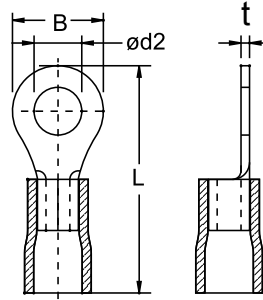

# VINYL-INSULATED RING TERMINALS

- Insulation support helps to prevent wire damage in bending applications
- Copper tube with tin plated end sleeves with insulation PVC

Part No.	Color	Wire Range		Dimension mm (inch)				Stud Size	
		sq. mm.	AWG	B	d2	L	t	mm	inch
VR1.25-3	Red	0.5-1.5	22-16	5.5 (0.22)	3.2 (0.13)	17.5 (0.69)	0.8 (0.03)	M3	#5
VR1.25-3.5	Red	0.5-1.5	22-16	5.5 (0.22)	3.7 (0.15)	17.5 (0.69)	0.8 (0.03)	M3.5	#6
VR1.25-3.5L	Red	0.5-1.5	22-16	6.6 (0.26)	3.7 (0.15)	20.4 (0.80)	0.8 (0.03)	M3.5	#6
VR1.25-4	Red	0.5-1.5	22-16	8.0 (0.31)	4.3 (0.17)	21.7 (0.85)	0.8 (0.03)	M4	#8
VR1.25-4M	Red	0.5-1.5	22-16	6.6 (0.26)	4.3 (0.17)	20.4 (0.80)	0.8 (0.03)	M4	#8
VR1.25-5	Red	0.5-1.5	22-16	8.0 (0.31)	5.3 (0.21)	21.7 (0.85)	0.8 (0.03)	M5	#10
VR1.25-6	Red	0.5-1.5	22-16	11.6 (0.46)	6.4 (0.25)	27.6 (1.09)	0.8 (0.03)	M6	1/4"
VR1.25-8	Red	0.5-1.5	22-16	11.6 (0.46)	8.4 (0.33)	27.6 (1.09)	0.8 (0.03)	M8	5/16"
VR1.25-10	Red	0.5-1.5	22-16	13.7 (0.54)	10.5 (0.41)	31.5 (1.24)	0.8 (0.03)	M10	3/8"
VR1.25-12	Red	0.5-1.5	22-16	19.0 (0.75)	13.0 (0.51)	35.0 (1.38)	0.8 (0.03)	M12	1/2"
VR2-3M	Blue	1.5-2.5	16-14	6.6 (0.26)	3.2 (0.13)	20.6 (0.81)	0.8 (0.03)	M3	#5
VR2-3	Blue	1.5-2.5	16-14	8.5 (0.33)	3.2 (0.13)	23.0 (0.91)	0.8 (0.03)	M3	#5
VR2-3.5	Blue	1.5-2.5	16-14	6.6 (0.26)	3.7 (0.15)	20.6 (0.81)	0.8 (0.03)	M3.5	#6
VR2-3.5L	Blue	1.5-2.5	16-14	8.5 (0.33)	3.7 (0.15)	23.0 (0.91)	0.8 (0.03)	M3.5	#6
VR2-4	Blue	1.5-2.5	16-14	8.5 (0.33)	4.3 (0.17)	23.0 (0.91)	0.8 (0.03)	M4	#8
VR2-4M	Blue	1.5-2.5	16-14	6.6 (0.26)	4.3 (0.17)	20.8 (0.82)	0.8 (0.03)	M4	#8
VR2-5M	Blue	1.5-2.5	16-14	8.5 (0.33)	5.3 (0.21)	23.0 (0.91)	0.8 (0.03)	M5	#10
VR2-5	Blue	1.5-2.5	16-14	9.5 (0.37)	5.3 (0.21)	23.0 (0.91)	0.8 (0.03)	M5	#10
VR2-6	Blue	1.5-2.5	16-14	12.0 (0.47)	6.4 (0.25)	28.1 (1.11)	0.8 (0.03)	M6	1/4"
VR2-8	Blue	1.5-2.5	16-14	12.0 (0.47)	8.4 (0.33)	28.1 (1.11)	0.8 (0.03)	M8	5/16"
VR2-10	Blue	1.5-2.5	16-14	13.7 (0.54)	10.5 (0.41)	31.9 (1.26)	0.8 (0.03)	M10	3/8"
VR2-12	Blue	1.5-2.5	16-14	19.0 (0.75)	13.0 (0.51)	35.5 (1.40)	0.8 (0.03)	M12	1/2"
VR5.5-3	Yellow	4.0-6.0	12-10	9.5 (0.37)	3.2 (0.13)	26.7 (1.05)	1.0 (0.04)	M3	#5
VR5.5-3.5	Yellow	4.0-6.0	12-10	9.5 (0.37)	3.7 (0.15)	26.7 (1.05)	1.0 (0.04)	M3.5	#6
VR5.5-4S	Yellow	4.0-6.0	12-10	7.4 (0.29)	4.3 (0.17)	26.7 (1.05)	1.0 (0.04)	M4	#8
VR5.5-4	Yellow	4.0-6.0	12-10	9.5 (0.37)	4.3 (0.17)	26.7 (1.05)	1.0 (0.04)	M4	#8
VR5.5-5	Yellow	4.0-6.0	12-10	9.5 (0.37)	5.3 (0.21)	26.7 (1.05)	1.0 (0.04)	M5	#10
VR5.5-5S	Yellow	4.0-6.0	12-10	7.4 (0.29)	5.3 (0.21)	26.7 (1.05)	1.0 (0.04)	M5	#10
VR5.5-6	Yellow	4.0-6.0	12-10	12.0 (0.47)	6.4 (0.25)	32.7 (1.29)	1.0 (0.04)	M6	1/4"
VR5.5-8	Yellow	4.0-6.0	12-10	15.0 (0.59)	8.4 (0.33)	34.9 (1.37)	1.0 (0.04)	M8	5/16"
VR5.5-10	Yellow	4.0-6.0	12-10	15.0 (0.59)	10.5 (0.41)	34.9 (1.37)	1.0 (0.04)	M10	3/8"
VR5.5-12	Yellow	4.0-6.0	12-10	19.2 (0.76)	13.0 (0.51)	39.9 (1.57)	1.0 (0.04)	M12	1/2"