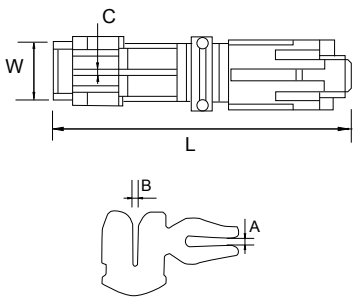

# QUICK SPLICES

- Metal connector can cut through the insulation of both wires and make a firm electrical connection between them, all in one action
- The folding cover of the connector can be closed to provide further protection of the connection

QST Type

QSA Type

Part No.	Color	Wire Range	Dimension mm (inch)				
			AWG	A	B	C	W
QST1.25	Red	22-16	4.0 (0.16)	4.0 (0.16)	10.6 (0.42)	19.6 (0.77)	31.2 (1.23)
QST2	Blue	16-14	4.0 (0.16)	4.0 (0.16)	10.6 (0.42)	19.6 (0.77)	31.3 (1.23)
QST5.5	Yellow	12-10	4.0 (0.16)	4.0 (0.16)	20.0 (0.79)	20.0 (0.79)	31.6 (1.24)
QSA1.25	Red	22-16	0.5 (0.02)	0.5 (0.02)	0.8 (0.03)	9.4 (0.37)	35.0 (1.38)
QSA2	Blue	16-14	0.5 (0.02)	0.7 (0.03)	0.8 (0.03)	9.4 (0.37)	35.0 (1.38)
QSA5.5	Yellow	12-10	0.5 (0.02)	1.2 (0.05)	0.8 (0.03)	9.4 (0.37)	35.0 (1.38)