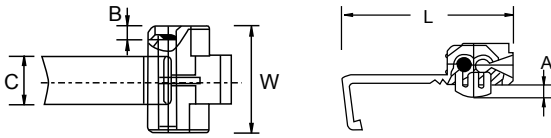

# QUICK SPLICES

- Metal connector can cut through the insulation of both wires and make a firm electrical connection between them, all in one action
- The folding cover of the connector can be closed to provide further protection of the connection

QST Type

QSA Type

Part No.	Color	Wire Range	Dimension mm (inch)				
			AWG	A	B	C	W
QST1.25	Red	22-16	4.0 (0.16)	4.0 (0.16)	10.6 (0.42)	19.6 (0.77)	31.2 (1.23)
QST2	Blue	16-14	4.0 (0.16)	4.0 (0.16)	10.6 (0.42)	19.6 (0.77)	31.3 (1.23)
QST5.5	Yellow	12-10	4.0 (0.16)	4.0 (0.16)	20.0 (0.79)	20.0 (0.79)	31.6 (1.24)
QSA1.25	Red	22-16	0.5 (0.02)	0.5 (0.02)	0.8 (0.03)	9.4 (0.37)	35.0 (1.38)
QSA2	Blue	16-14	0.5 (0.02)	0.7 (0.03)	0.8 (0.03)	9.4 (0.37)	35.0 (1.38)
QSA5.5	Yellow	12-10	0.5 (0.02)	1.2 (0.05)	0.8 (0.03)	9.4 (0.37)	35.0 (1.38)